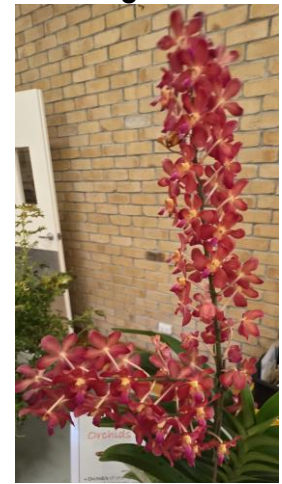

**SEC. 3 - FOLIAGE ONLY
PLANT/S (x4)**

Cate Mortensen – a Caladium so far successfully resisting its winter sleep

SEC. 7 - A CUT (x 7)

Cate Mortensen – no one ever remembered seeing this colour of **Canna Lily**.

**SEC. 4
FLOWERING PLANT (x4)**

Trevor Hicks – one of the many 'double impatiens' now available in nurseries.

SEC. 2 - ORCHIDS (x2)

Laurie Baxter – this Vanda orchid is known as **Waironara 'Tango Fire'**.

SEC 9 - SMALL POT (x4)

Val Marsden – this miniature ficus certainly earns it name.

SEC. 8 – VASE OF FLOWERS (x3)

Trevor Hicks – a base of white tibouchina with mauve salvia and both white and mauve 'cat's whiskers'.